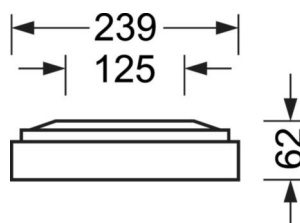

## LIGHTING TECHNOLOGY

Placement	LED, Colour rendering/Light colour CRI ≥ 80 / 3000K
Colour tolerance (MacAdam)	3SDCM
Photobiological safety (Luminaire)	RGO
Nominal luminous flux/switching steps (EDM)	3200lm/25W, 2800lm/21W, 2400lm/18W, 1900lm/14W
LED service life	100000h L80/B10 (Tq 25°C), 50000h L90/B50 (Tq 25°C)
Luminaire luminous efficiency	139lm/W-128lm/W
UGR lat./long.	18.4 / 18.7 (25W)

## MECHANICS

Housing colour	silver grey/white aluminium RAL 9006
Dimensions (LxWxH/DxH)	1248mm x 239mm x 62mm
Weight (net)	5kg
Cable entry KE (X/Y)	0mm/0mm
Type of installation	Ceiling-mounted single installation, Ceiling-mounted trunking installation

## Dimensions

L	1248 mm	Length
B	239 mm	Width
H	62 mm	Height
A1	1000 mm	Mounting distance single mounting
A3	248 mm	Mounting distance between luminaires in a light run arrangement
A4	125 mm	Mounting distance (width)
X	0 mm	Distance cable infeed to the center of the luminaire on the X-axis
Y	0 mm	Distance cable infeed to the center of the luminaire on the Y-axis