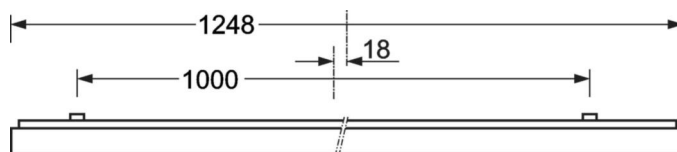

Surface-mounted luminaire - Micro-prismatic diffuser - direct distribution

Steel sheet enclosure, powder-coated rectangular cross-section, integrated Quicklock quick-mount bracket system with catch hook and safety rope for simple and quick mounting; Housing colour silver grey/white aluminium RAL 9006; Homogeneous direct light distribution for VDU-compatibility in accordance with DIN-EN 12464-1; glare reduction through microprism diffuser with special "multilayer" technology and optimised light deflecting foil; Easy installation of the connection, directly on the top of the luminaire with a terminal cover cap; the ETM levels can easily be adjusted from the upper side of the luminaire. Electrical connection via 3-pole connection terminal with plug-in contacts.. If required, an AVA-MH universal mounting aid is available as an accessory. Surface-mounted luminaire for ceiling installation;

## LIGHTING TECHNOLOGY

Placement	LED, Colour rendering/Light colour CRI ≥ 80 / 3000K
Colour tolerance (MacAdam)	3SDCM
Photobiological safety (Luminaire)	RGO
Nominal luminous flux/switching steps (EDM)	3200lm/25W, 2800lm/21W, 2400lm/18W, 1900lm/14W
LED service life	100000h L80/B10 (Tq 25°C), 50000h L90/B50 (Tq 25°C)
Luminaire luminous efficiency	139lm/W-128lm/W
UGR lat./long.	18.4 / 18.7 (25W)

## MECHANICS

Housing colour	silver grey/white aluminium RAL 9006
Dimensions (LxWxH/DxH)	1248mm x 239mm x 62mm
Weight (net)	5kg
Cable entry KE (X/Y)	0mm/0mm
Type of installation	Ceiling-mounted single installation, Ceiling-mounted trunking installation

## Dimensions

L	1248 mm	Length
B	239 mm	Width
H	62 mm	Height
A1	1000 mm	Mounting distance single mounting
A3	248 mm	Mounting distance between luminaires in a light run arrangement
A4	125 mm	Mounting distance (width)
X	0 mm	Distance cable infeed to the center of the luminaire on the X-axis
Y	0 mm	Distance cable infeed to the center of the luminaire on the Y-axis